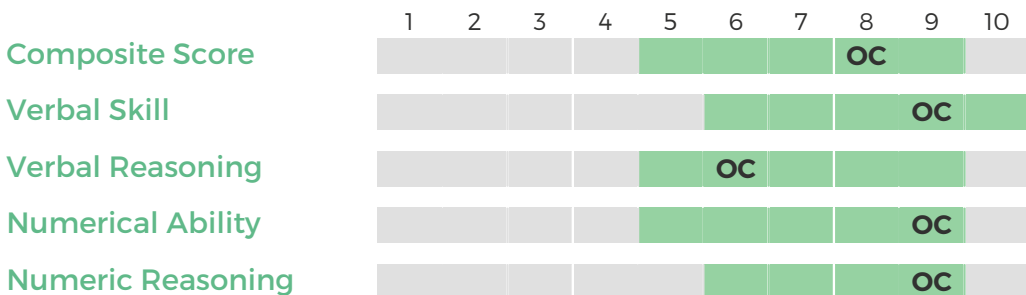

** SAMPLE SALES POSITION FOR PXT SELECT **

Oliver Chase

Performance Model = highlighted boxes; Oliver's placement = his initials

THINKING STYLE

BEHAVIORAL TRAITS

INTERESTS

OLIVER

in rank order